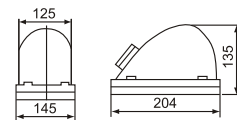

Warning Light

Warhead type LTE-1122

OUTER SIZE

COLOR

Technology Parameter		
Model	Power	Operation Voltage
LTE-1122	10W	DC12V、DC24V; AC110V、AC220V

Linear type LTE-1121

OUTER SIZE

COLOR

Technology Parameter		
Model	Power	Operation Voltage
LTE-1121	10W	DC12V、DC24V; AC110V、AC220V

Streamline type LTD-1201/J

OUTER SIZE

COLOR

Technology Parameter		
Model	Power	Operation Voltage
LTE-1201/J	23W	DC12V、 DC24V

Big Linear type LTE-1161

OUTER SIZE

COLOR

Technology Parameter		
Model	Power	Operation Voltage
LTE-1161	35W	DC12V、DC24V; AC110V、AC220V