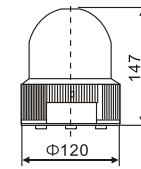

Warning Light

Warhead type LTE-1122

OUTER SIZE

COLOR

Technology Parameter		
Model	Power	Operation Voltage
LTE-1122	10W	DC12V、DC24V; AC110V、AC220V

Linear type LTE-1121

OUTER SIZE

COLOR

Technology Parameter		
Model	Power	Operation Voltage
LTE-1121	10W	DC12V、DC24V; AC110V、AC220V

Streamline type LTD-1201/J

OUTER SIZE

COLOR

Technology Parameter		
Model	Power	Operation Voltage
LTE-1201/J	23W	DC12V、 DC24V

Big Linear type LTE-1161

OUTER SIZE

COLOR

Technology Parameter		
Model	Power	Operation Voltage
LTE-1161	35W	DC12V、DC24V; AC110V、AC220V